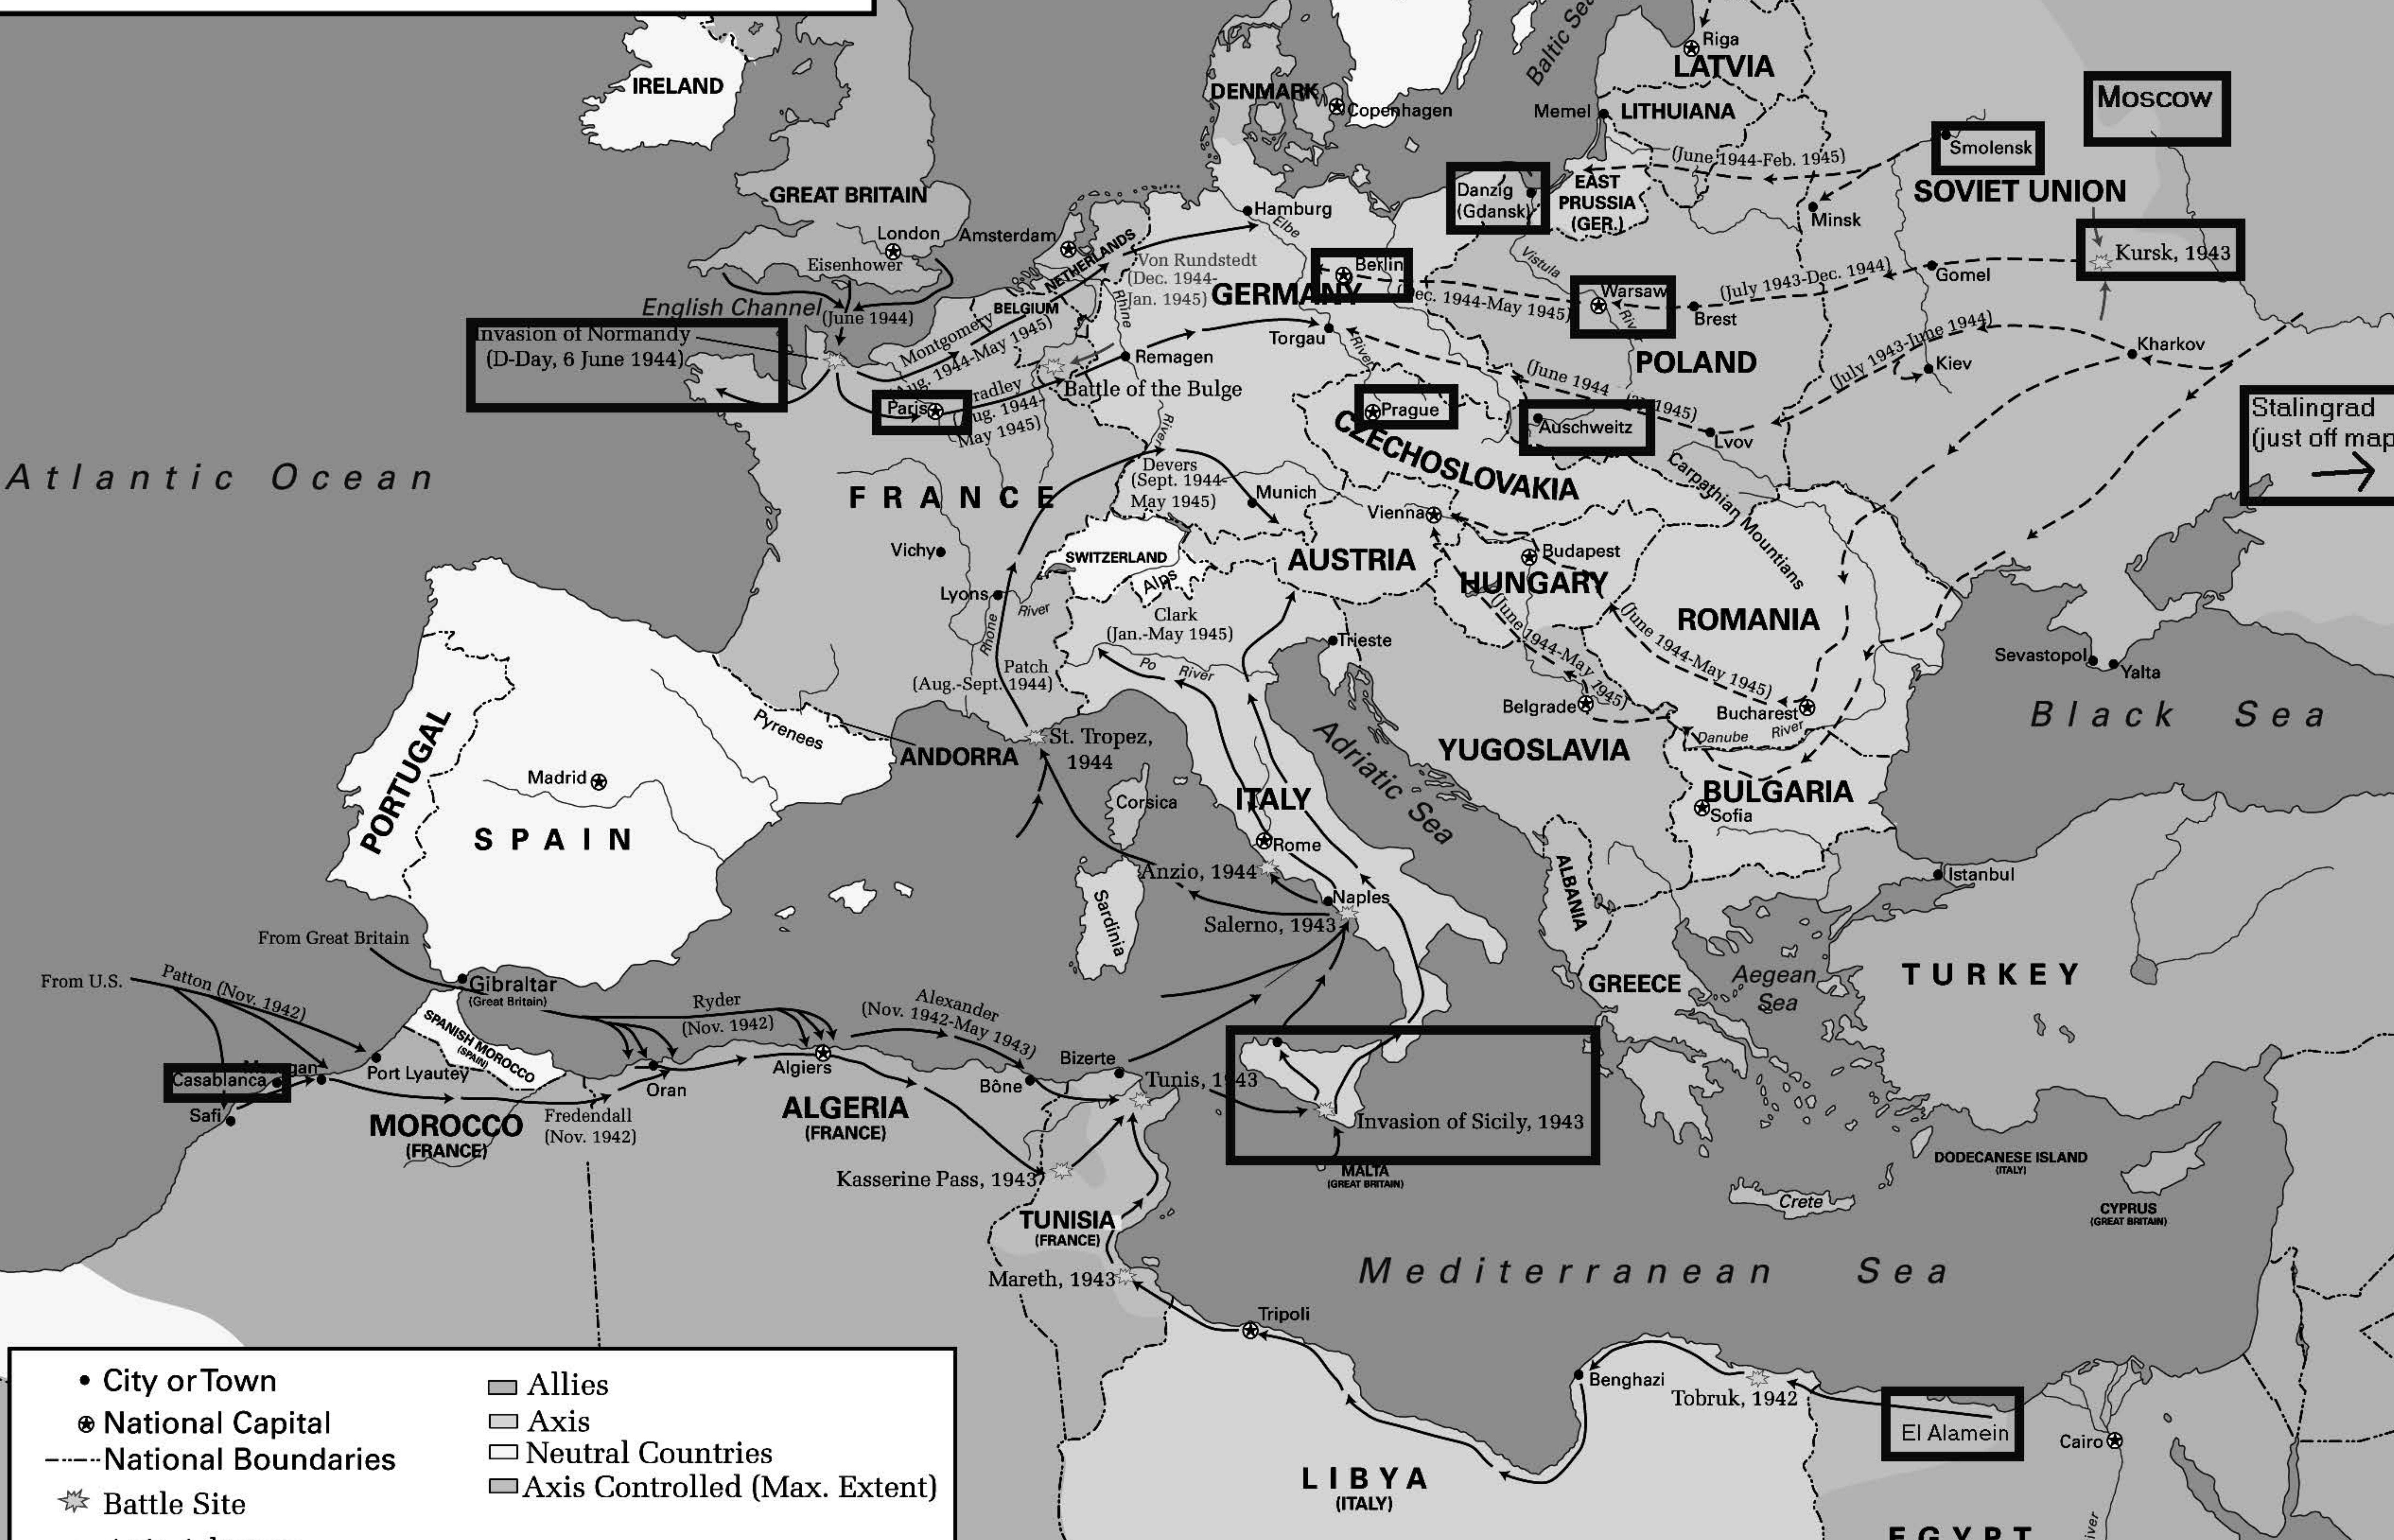

THE SECOND WORLD WAR

THE EUROPEAN THEATER, 1942 - 1945

• City or Town	▭ Allies
⊗ National Capital	▭ Axis
--- National Boundaries	▭ Neutral Countries
★ Battle Site	▭ Axis Controlled (Max. Extent)
→ Axis Advance	