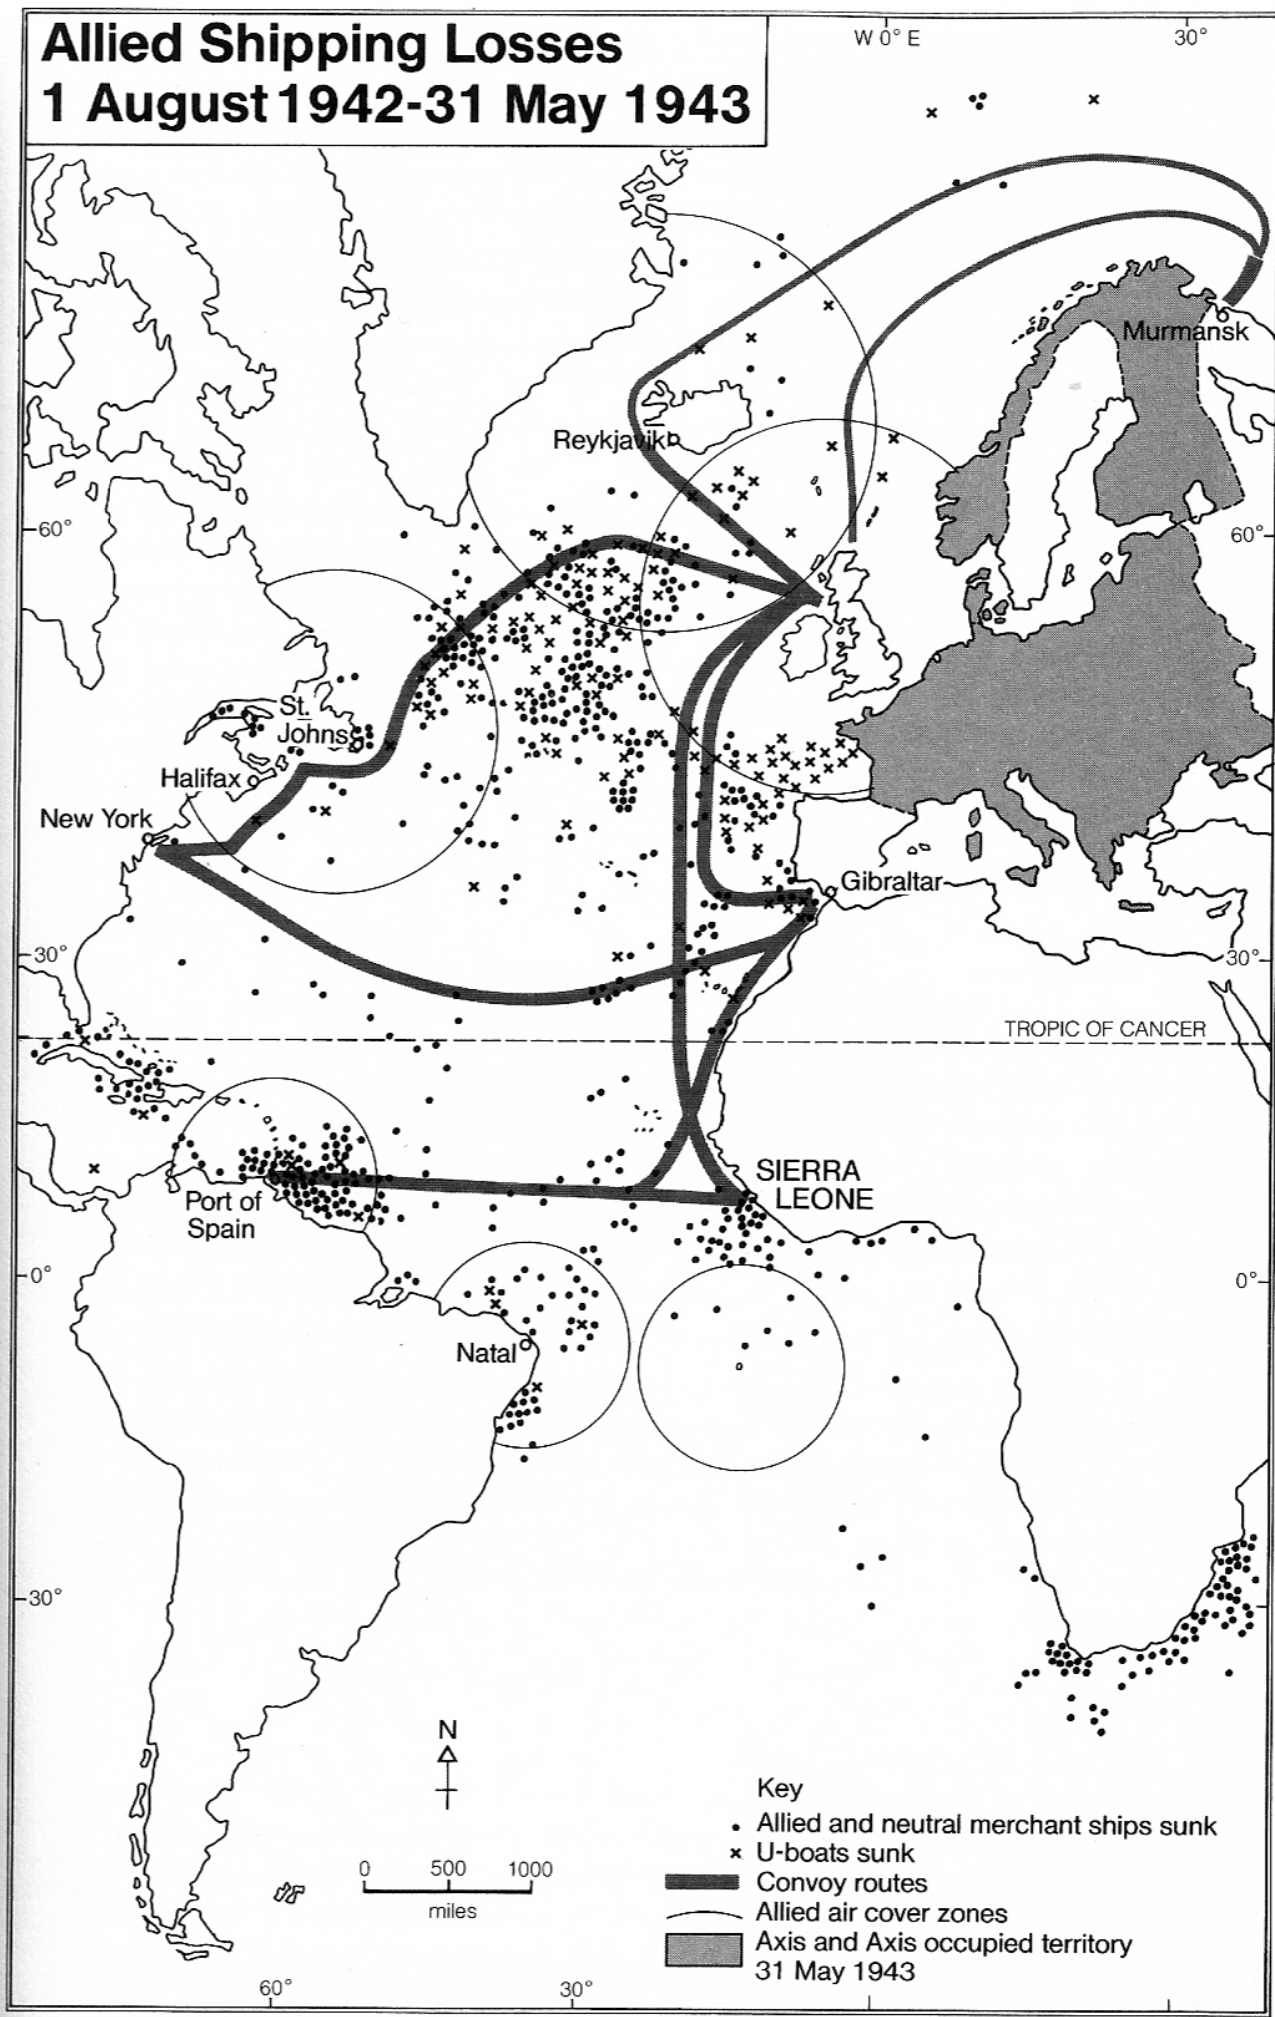

Allied Shipping Losses 1 August 1942-31 May 1943

- Key
- Allied and neutral merchant ships sunk
 - × U-boats sunk
 - Convoy routes
 - Allied air cover zones
 - Axis and Axis occupied territory 31 May 1943